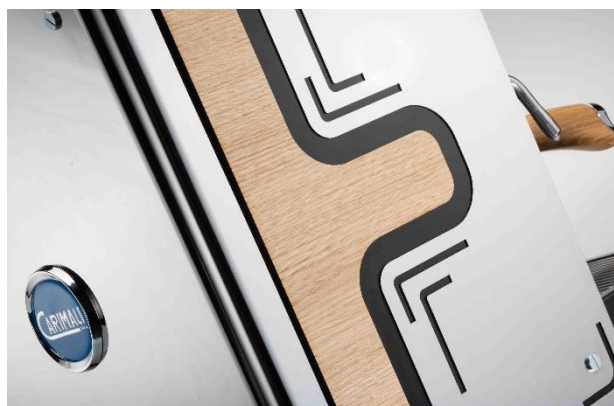

We Make Coffee the Way You Like It